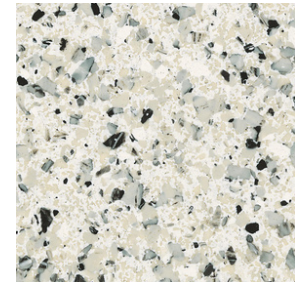

Apollo Specials

Tarkett Azterra - VET (Vinyl Enhanced Tile)

Tarkett Azterra offers a contemporary textile appearance with the durability of VCT. Its unique composition creates a varied textile look perfect for high-traffic areas. By rotating or mixing colors, stunning designs emerge. With lower maintenance needs, Azterra blends cost-effectiveness with performance, coordinating seamlessly with Color Essence VET. Competitive pricing on first quality goods. Contact your Apollo sales rep today for pricing and availability.

- 12" x 12"
- Solid Vinyl
- 1/8" (0.125 inch thickness)
- Glue Down
- 45 sf / ctn

**TARAT105
PERLA**

**TARAT107
MINERAL**

**TARAT110
ASSURO**

**TARAT111
CASSEL**

**TARAT113
BROWN EARTH**

**TAR65022121
HUMITE**