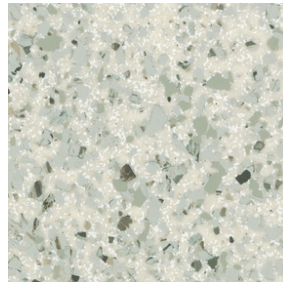

Apollo Specials

Tarkett Azterra - VET (Vinyl Enhanced Tile)

Tarkett Azterra offers a contemporary textile appearance with the durability of VCT. Its unique composition creates a varied textile look perfect for high-traffic areas. By rotating or mixing colors, stunning designs emerge. With lower maintenance needs, Azterra blends cost-effectiveness with performance, coordinating seamlessly with Color Essence VET. Competitive pricing on first quality goods. Contact your Apollo sales rep today for pricing and availability.

- 12" x 12"
- Solid Vinyl
- 1/8" (0.125 inch thickness)
- Glue Down
- 45 sf / ctn

**TARAT105
PERLA**

**TARAT107
MINERAL**

**TARAT110
ASSURO**

**TARAT111
CASSEL**

**TARAT113
BROWN EARTH**

**TAR65022121
HUMITE**