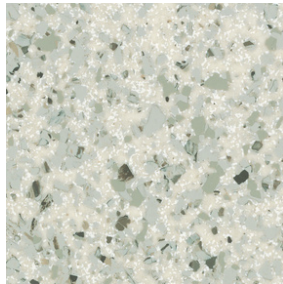

Apollo Specials

Tarkett Azterra - VET (Vinyl Enhanced Tile)

Tarkett Azterra offers a contemporary textile appearance with the durability of VCT. Its unique composition creates a varied textile look perfect for high-traffic areas. By rotating or mixing colors, stunning designs emerge. With lower maintenance needs, Azterra blends cost-effectiveness with performance, coordinating seamlessly with Color Essence VET. Competitive pricing on first quality goods. Contact your Apollo sales rep today for pricing and availability.

- 12" x 12"
- Solid Vinyl
- 1/8" (0.125 inch thickness)
- Glue Down
- 45 sf / ctn

**TARATI05
PERLA**

**TARATI07
MINERAL**

**TARATI10
ASSURO**

**TARATI11
CASSEL**

**TARATI13
BROWN EARTH**

**TAR65022121
HUMITE**