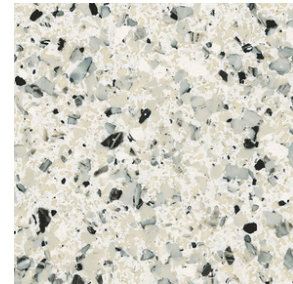

Apollo Specials

Tarkett Azterra - VET (Vinyl Enhanced Tile)

Tarkett Azterra offers a contemporary textile appearance with the durability of VCT. Its unique composition creates a varied textile look perfect for high-traffic areas. By rotating or mixing colors, stunning designs emerge. With lower maintenance needs, Azterra blends cost-effectiveness with performance, coordinating seamlessly with Color Essence VET. Competitive pricing on first quality goods. Contact your Apollo sales rep today for pricing and availability.

- 12" x 12"
- Solid Vinyl
- 1/8" (0.125 inch thickness)
- Glue Down
- 45 sf / ctn

**TARATI05
PERLA**

**TARATI07
MINERAL**

**TARATI10
ASSURO**

**TARATI11
CASSEL**

**TARATI13
BROWN EARTH**

**TAR65022121
HUMITE**